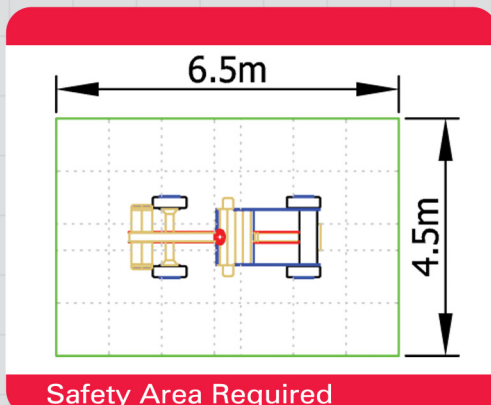

3319 - Racing Car

Role Play

Co-ordination

Imagination

Educational

Climbing

Safety Area Required

Unit 1C, St Columb Ind. Est., St Columb Major,
Cornwall. TR9 6SF • Tel: 01637 881444