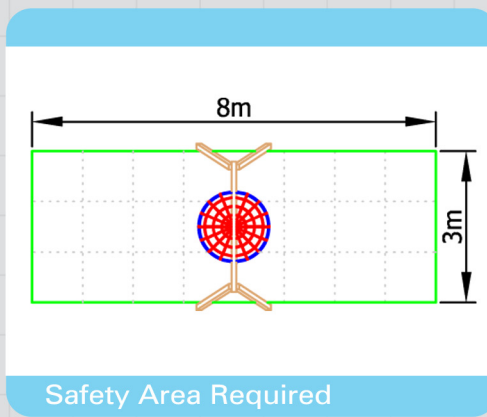

3509 - Bird's Nest Swing

Inclusive

Confidence

Swinging

Socialising

Balancing

Unit 1C, St Columb Ind. Est., St Columb Major, Cornwall. TR9 6SF • Tel: 01637 881444

email: info@outdoorplaypeople.co.uk
website: www.outdoorplaypeople.co.uk