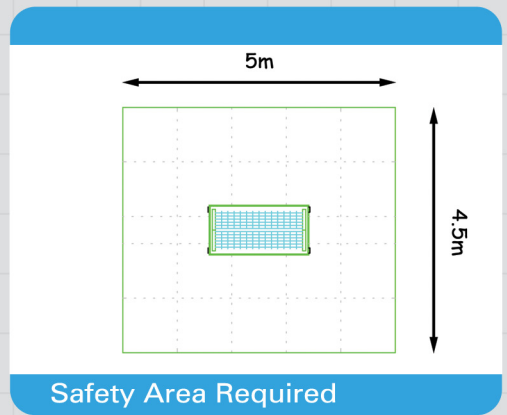

3365 - Mini Wagonette

Role Play

Socialising

Crawling

Imagination

Educational

Unit 1C, St Columb Ind. Est., St Columb Major,
Cornwall. TR9 6SF • Tel: 01637 881444
email: info@outdoorplaypeople.co.uk
website: www.outdoorplaypeople.co.uk