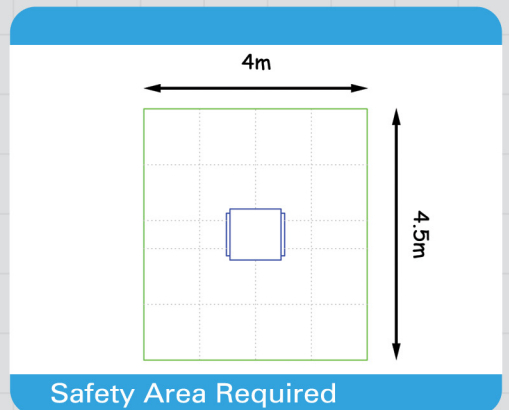

## 3361 - Mini Tender

Role Play

Socialising

Crawling

Imagination

Educational

Unit 1C, St Columb Ind. Est., St Columb Major,  
Cornwall. TR9 6SF • Tel: 01637 881444  
email: [info@outdoorplaypeople.co.uk](mailto:info@outdoorplaypeople.co.uk)  
website: [www.outdoorplaypeople.co.uk](http://www.outdoorplaypeople.co.uk)