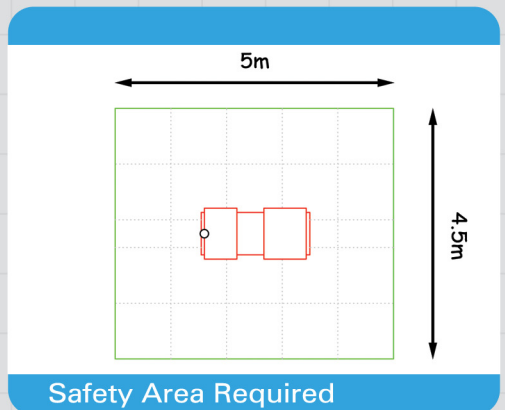

3360 - Eddy the Mini Engine

Role Play

Socialising

Crawling

Imagination

Educational

Unit 1C, St Columb Ind. Est., St Columb Major,
Cornwall. TR9 6SF • Tel: 01637 881444
email: info@outdoorplaypeople.co.uk
website: www.outdoorplaypeople.co.uk