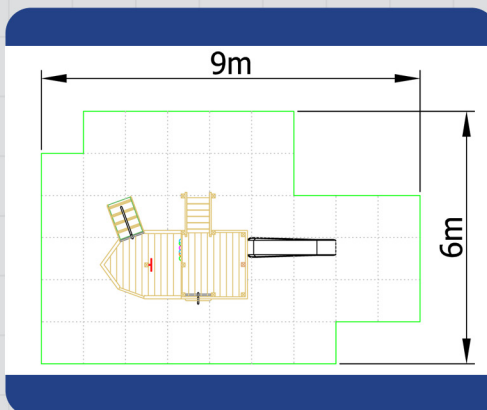

3257 - St. Eval Sailor

Role Play

Socialising

Imagination

Balancing

Inclusive

Unit 1C, St Columb Ind. Est., St Columb Major,
Cornwall. TR9 6SF • Tel: 01637 881444

email: info@outdoorplaypeople.co.uk
website: www.outdoorplaypeople.co.uk