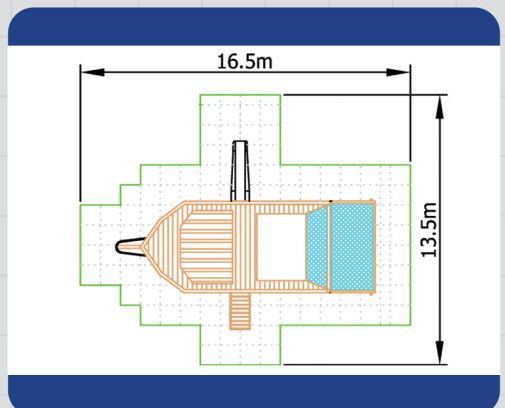

3255 - The Penzance Princess

Role Play

Socialising

Imagination

Sliding

Crawling

Unit 1C, St Columb Ind. Est., St Columb Major,
Cornwall. TR9 6SF • Tel: 01637 881444
email: info@outdoorplaypeople.co.uk
website: www.outdoorplaypeople.co.uk