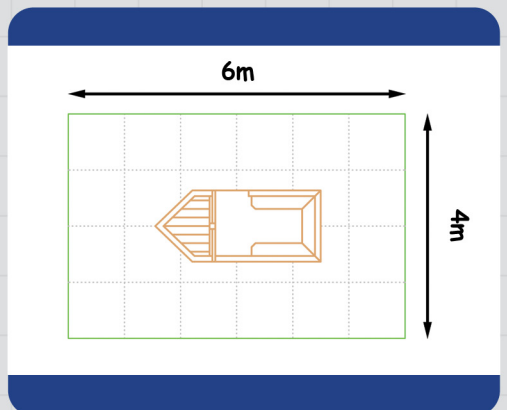

Role Play

Socialising

Imagination

Balancing

Inclusive

Unit 1C, St Columb Ind. Est., St Columb Major,  
Cornwall. TR9 6SF • Tel: 01637 881444  
email: [info@outdoorplaypeople.co.uk](mailto:info@outdoorplaypeople.co.uk)  
website: [www.outdoorplaypeople.co.uk](http://www.outdoorplaypeople.co.uk)