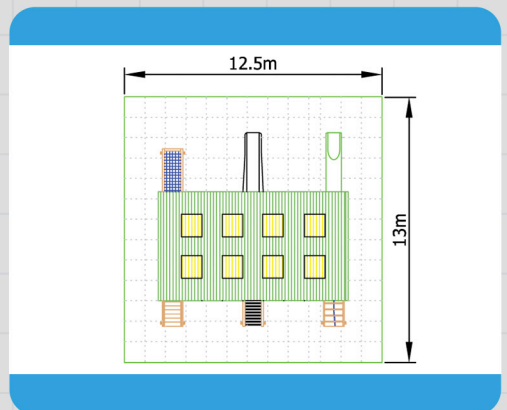

Crawling

Socialising

Sliding

Co-ordination

Climbing

Unit 1C, St Columb Ind. Est., St Columb Major,
Cornwall. TR9 6SF • Tel: 01637 881444
email: info@outdoorplaypeople.co.uk
website: www.outdoorplaypeople.co.uk