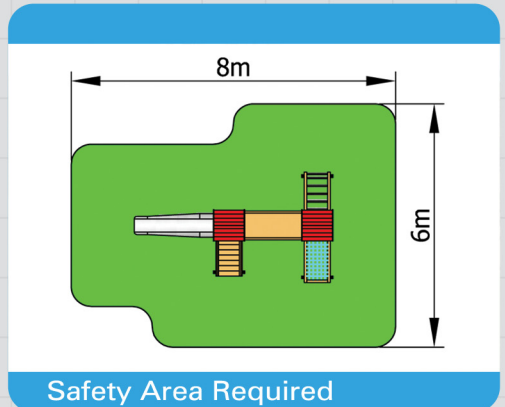

3013 - Mini Series Play Frame

Climbing

Socialising

Sliding

Balancing

Co-ordination

Safety Area Required

Unit 1C, St Columb Ind. Est., St Columb Major,
Cornwall. TR9 6SF • Tel: 01637 881444
email: info@outdoorplaypeople.co.uk
website: www.outdoorplaypeople.co.uk