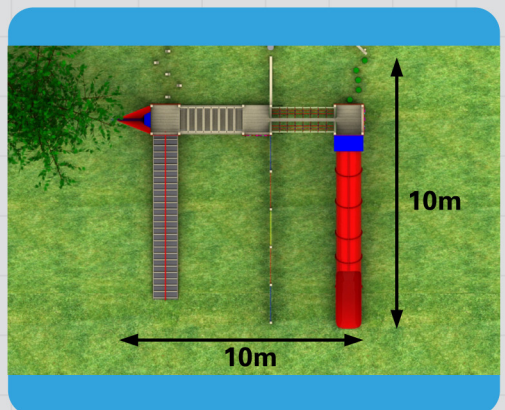

3008 - Bishop Bronescombe Buccaneer

Role Play

Socialising

Imagination

Balancing

Inclusive

Unit 1C, St Columb Ind. Est., St Columb Major,
Cornwall. TR9 6SF • Tel: 01637 881444
email: info@outdoorplaypeople.co.uk
website: www.outdoorplaypeople.co.uk