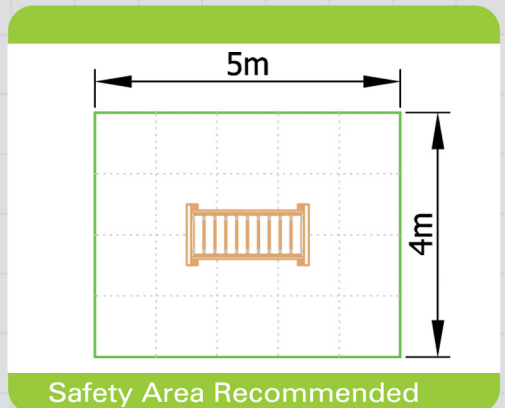

## 3151 - Suspension Bridge

Agility

Balancing

Confidence

Achievement

Co-ordination

Safety Area Recommended

Unit 1C, St Columb Ind. Est., St Columb Major,  
Cornwall. TR9 6SF • Tel: 01637 881444  
email: [info@outdoorplaypeople.co.uk](mailto:info@outdoorplaypeople.co.uk)  
website: [www.outdoorplaypeople.co.uk](http://www.outdoorplaypeople.co.uk)