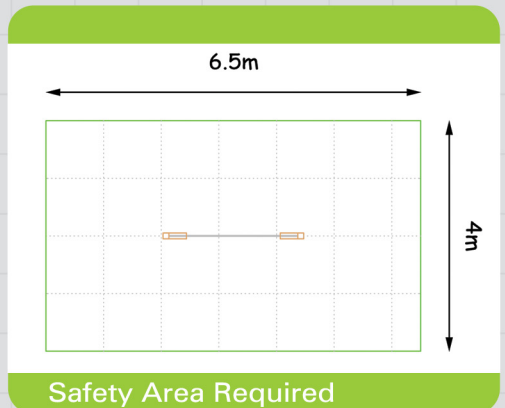

3117 - Postman's Bridge

Agility

Balancing

Confidence

Achievement

Co-ordination

Unit 1C, St Columb Ind. Est., St Columb Major,
Cornwall. TR9 6SF • Tel: 01637 881444
email: info@outdoorplaypeople.co.uk
website: www.outdoorplaypeople.co.uk