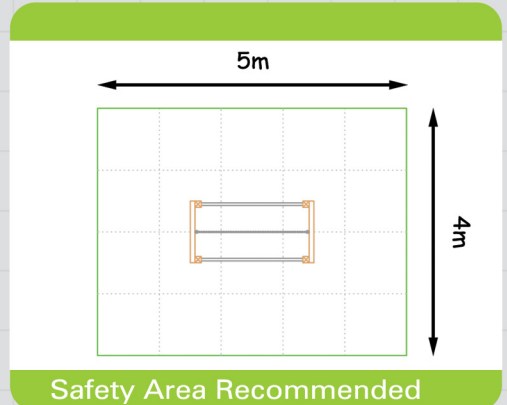

## 3115 - Chain Bridge

Agility

Balancing

Confidence

Achievement

Co-ordination

Unit 1C, St Columb Ind. Est., St Columb Major,  
Cornwall. TR9 6SF • Tel: 01637 881444  
email: [info@outdoorplaypeople.co.uk](mailto:info@outdoorplaypeople.co.uk)  
website: [www.outdoorplaypeople.co.uk](http://www.outdoorplaypeople.co.uk)