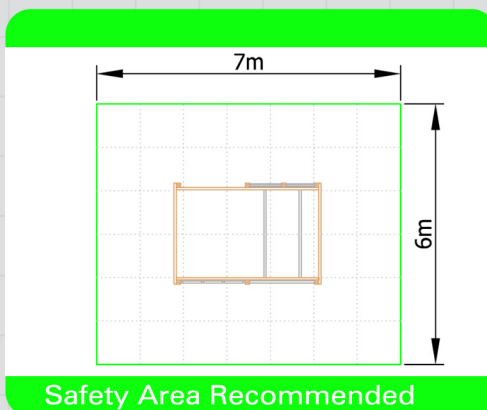

3051 - Delabole Activity Centre

Co-ordination

Confidence

Climbing

Agility

Balancing

Unit 1C, St Columb Ind. Est., St Columb Major,  
Cornwall. TR9 6SF • Tel: 01637 881444

email: [info@outdoorplaypeople.co.uk](mailto:info@outdoorplaypeople.co.uk)  
website: [www.outdoorplaypeople.co.uk](http://www.outdoorplaypeople.co.uk)