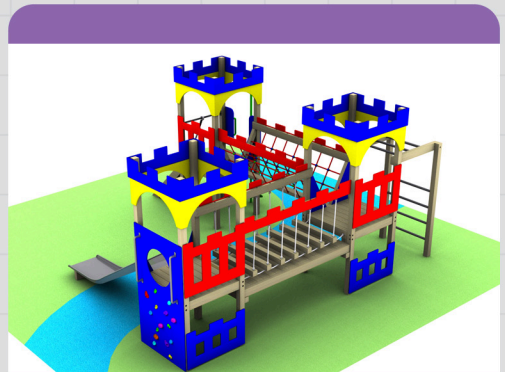

1012 - Beanstalk Fort

Imagination

Socialising

Role Play

Inclusive

Climbing

Safety Area Required

Unit 1C, St Columb Ind. Est., St Columb Major,
Cornwall. TR9 6SF • Tel: 01637 881444