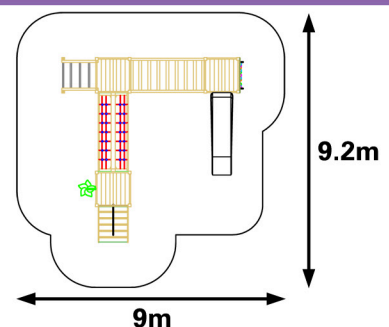

1012 - Beanstalk Fort

Imagination

Socialising

Role Play

Inclusive

Climbing

Safety Area Required

Unit 1C, St Columb Ind. Est., St Columb Major,
Cornwall. TR9 6SF • Tel: 01637 881444