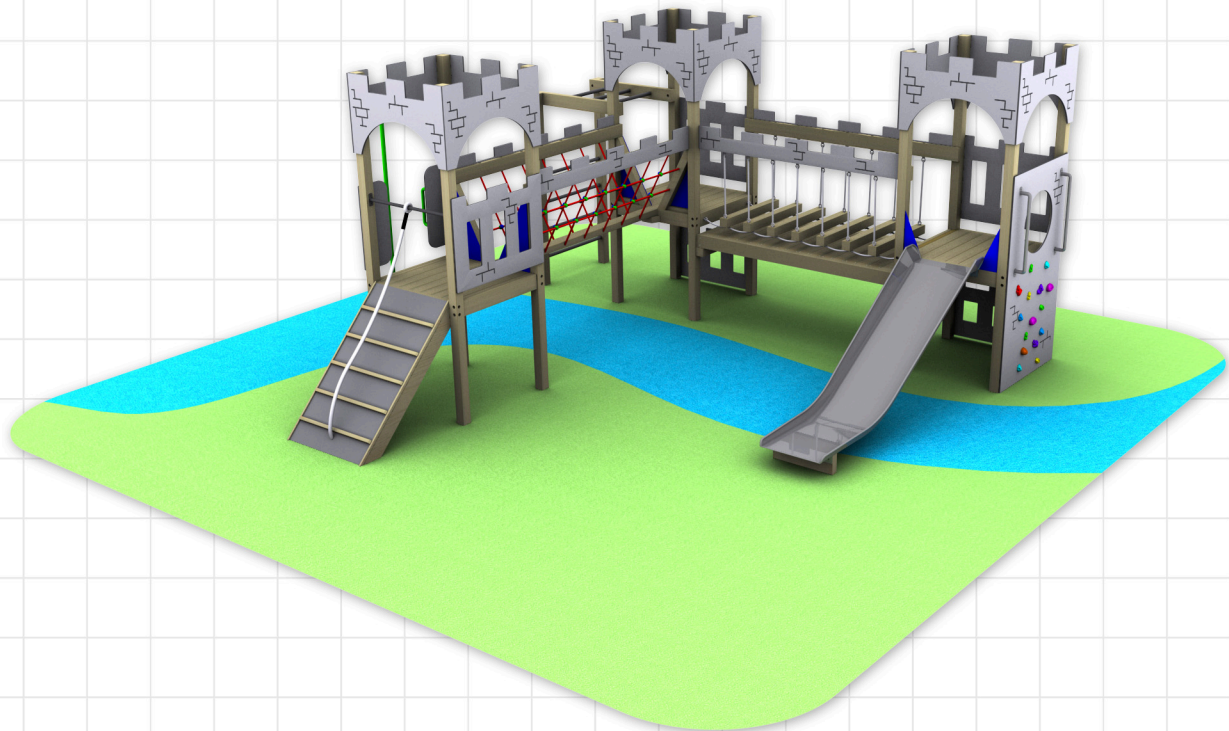

1012 - Beanstalk Fort

Imagination

Socialising

Role Play

Inclusive

Climbing

Safety Area Required

Unit 1C, St Columb Ind. Est., St Columb Major,
Cornwall. TR9 6SF • Tel: 01637 881444

Outdoor
PlayPeople