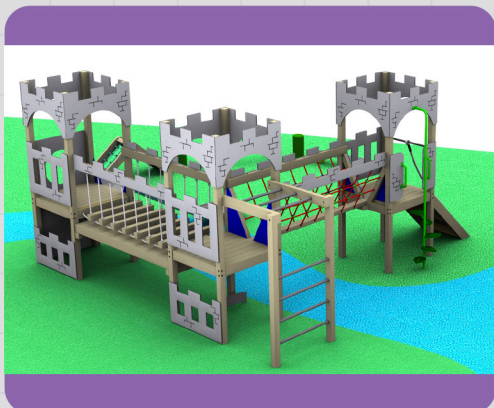

1012 - Beanstalk Fort

Imagination

Socialising

Role Play

Inclusive

Climbing

Safety Area Required

Unit 1C, St Columb Ind. Est., St Columb Major,
Cornwall. TR9 6SF • Tel: 01637 881444