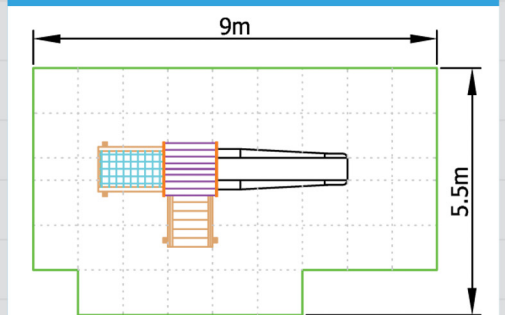

3010 - Tinker's Castle Play Frame

Climbing

Socialising

Sliding

Balancing

Co-ordination

Safety Area Required

Unit 1C, St Columb Ind. Est., St Columb Major,
Cornwall. TR9 6SF • Tel: 01637 881444