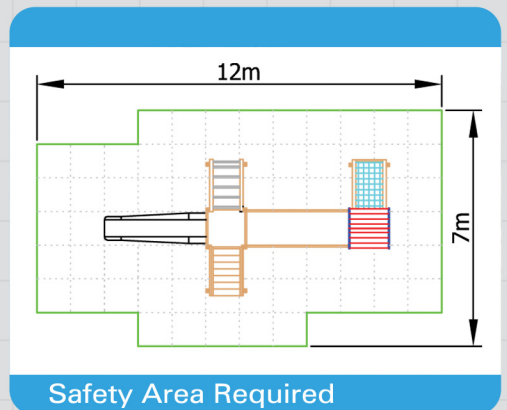

3009 - Treworgans Play Frame

Climbing

Socialising

Sliding

Upper Strength

Co-ordination

Unit 1C, St Columb Ind. Est., St Columb Major,
Cornwall. TR9 6SF • Tel: 01637 881444

email: info@outdoorplaypeople.co.uk
website: www.outdoorplaypeople.co.uk