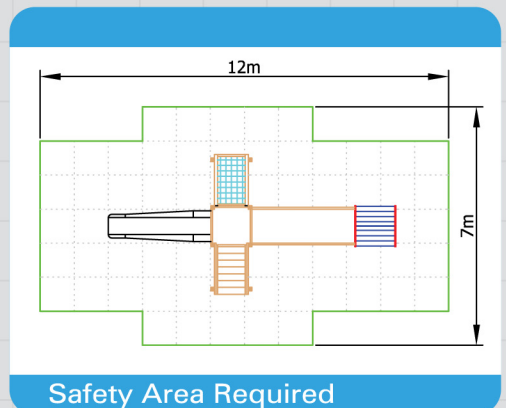

3003 - Bedruthan Play Frame

Climbing

Socialising

Sliding

Upper Strength

Co-ordination

Safety Area Required

Unit 1C, St Columb Ind. Est., St Columb Major,
Cornwall. TR9 6SF • Tel: 01637 881444