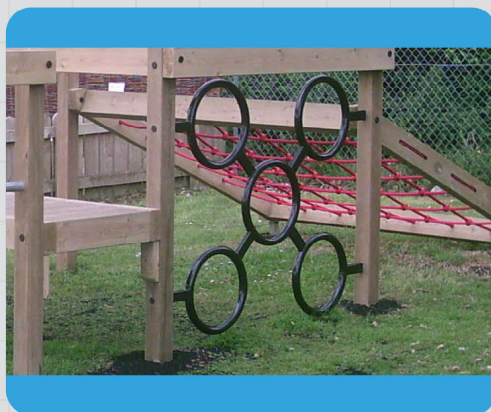

2000 - Torpoint Rings

Climbing

Upper Strength

Confidence

Agility

Co-ordination

Unit 1C, St Columb Ind. Est., St Columb Major,
Cornwall. TR9 6SF • Tel: 01637 881444

email: info@outdoorplaypeople.co.uk
website: www.outdoorplaypeople.co.uk