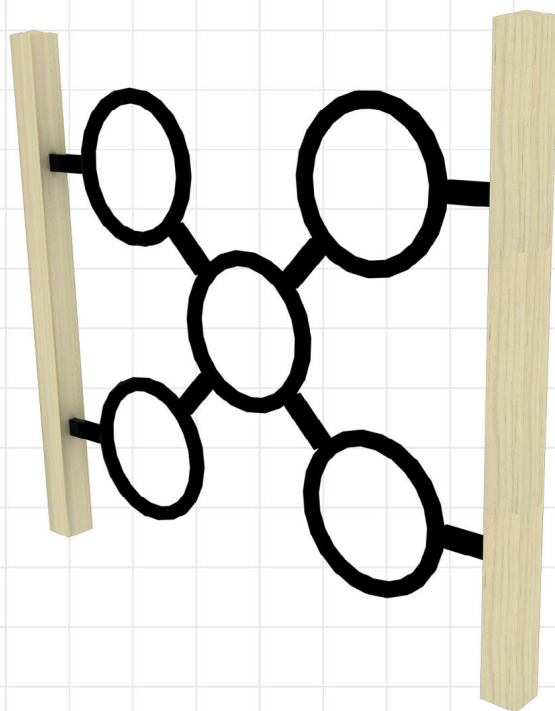

2000 - Torpoint Rings

Climbing

Upper Strength

Confidence

Agility

Co-ordination

Unit 1C, St Columb Ind. Est., St Columb Major,
Cornwall. TR9 6SF • Tel: 01637 881444

email: info@outdoorplaypeople.co.uk
website: www.outdoorplaypeople.co.uk