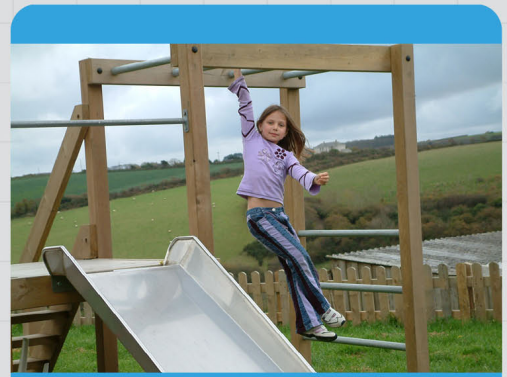

1182 - Vertical Climbing Bars

Climbing

Upper Strength

Confidence

Agility

Co-ordination

Unit 1C, St Columb Ind. Est., St Columb Major,
Cornwall. TR9 6SF • Tel: 01637 881444

email: info@outdoorplaypeople.co.uk
website: www.outdoorplaypeople.co.uk