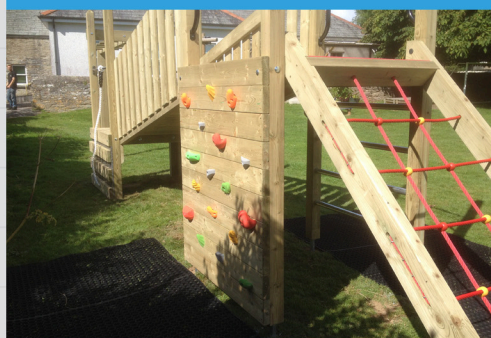

## 1180 - Climb Wall

Climbing

Upper Strength

Confidence

Agility

Co-ordination

Unit 1C, St Columb Ind. Est., St Columb Major,  
Cornwall. TR9 6SF • Tel: 01637 881444

email: [info@outdoorplaypeople.co.uk](mailto:info@outdoorplaypeople.co.uk)  
website: [www.outdoorplaypeople.co.uk](http://www.outdoorplaypeople.co.uk)