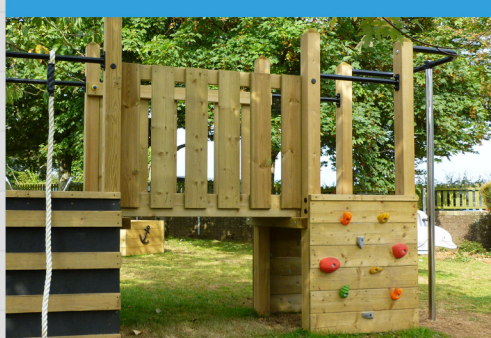

## 1180 - Climb Wall

Climbing

Upper Strength

Confidence

Agility

Co-ordination

Unit 1C, St Columb Ind. Est., St Columb Major,  
Cornwall. TR9 6SF • Tel: 01637 881444

email: [info@outdoorplaypeople.co.uk](mailto:info@outdoorplaypeople.co.uk)  
website: [www.outdoorplaypeople.co.uk](http://www.outdoorplaypeople.co.uk)