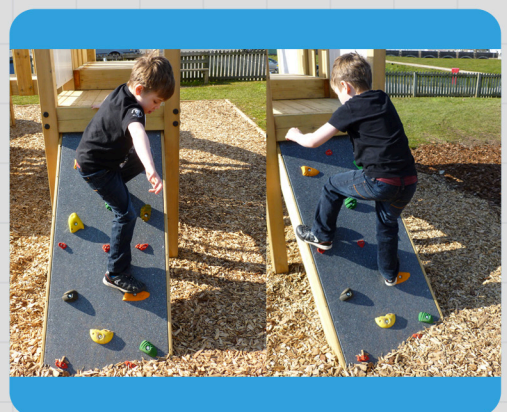

## 1179 - Climbing Ramp

Climbing

Upper Strength

Confidence

Agility

Co-ordination

Unit 1C, St Columb Ind. Est., St Columb Major,  
Cornwall. TR9 6SF • Tel: 01637 881444

email: [info@outdoorplaypeople.co.uk](mailto:info@outdoorplaypeople.co.uk)  
website: [www.outdoorplaypeople.co.uk](http://www.outdoorplaypeople.co.uk)