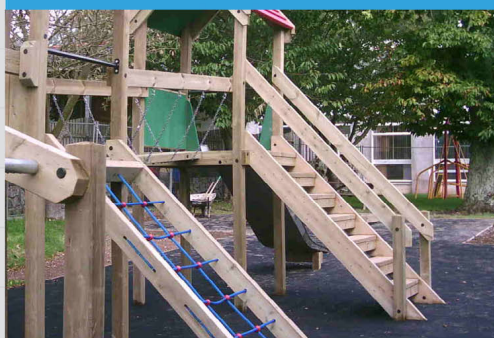

1160 - Standard Stairs

Climbing

Balancing

Confidence

Agility

Co-ordination

Unit 1C, St Columb Ind. Est., St Columb Major,
Cornwall. TR9 6SF • Tel: 01637 881444

email: info@outdoorplaypeople.co.uk
website: www.outdoorplaypeople.co.uk