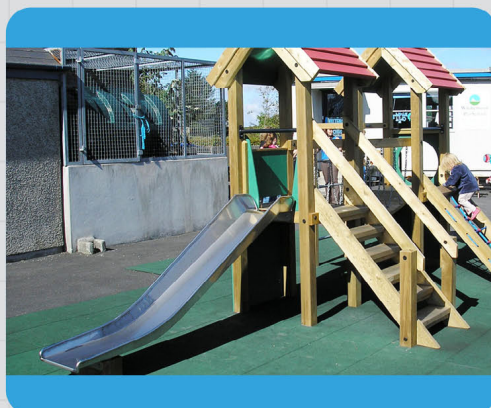

1160 - Standard Stairs

Climbing

Balancing

Confidence

Agility

Co-ordination

Unit 1C, St Columb Ind. Est., St Columb Major,
Cornwall. TR9 6SF • Tel: 01637 881444

email: info@outdoorplaypeople.co.uk
website: www.outdoorplaypeople.co.uk