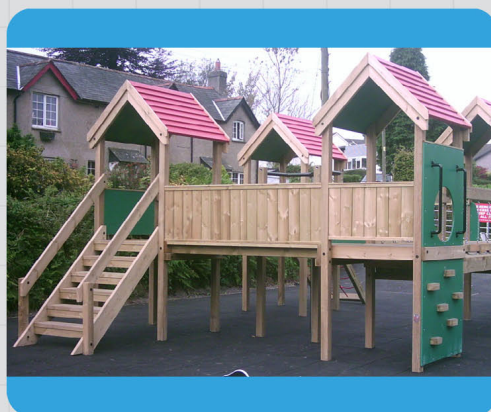

1144 - Bridge Side Panel

Balancing

Socialising

Crawling

Agility

Co-ordination

Unit 1C, St Columb Ind. Est., St Columb Major,
Cornwall. TR9 6SF • Tel: 01637 881444

email: info@outdoorplaypeople.co.uk
website: www.outdoorplaypeople.co.uk