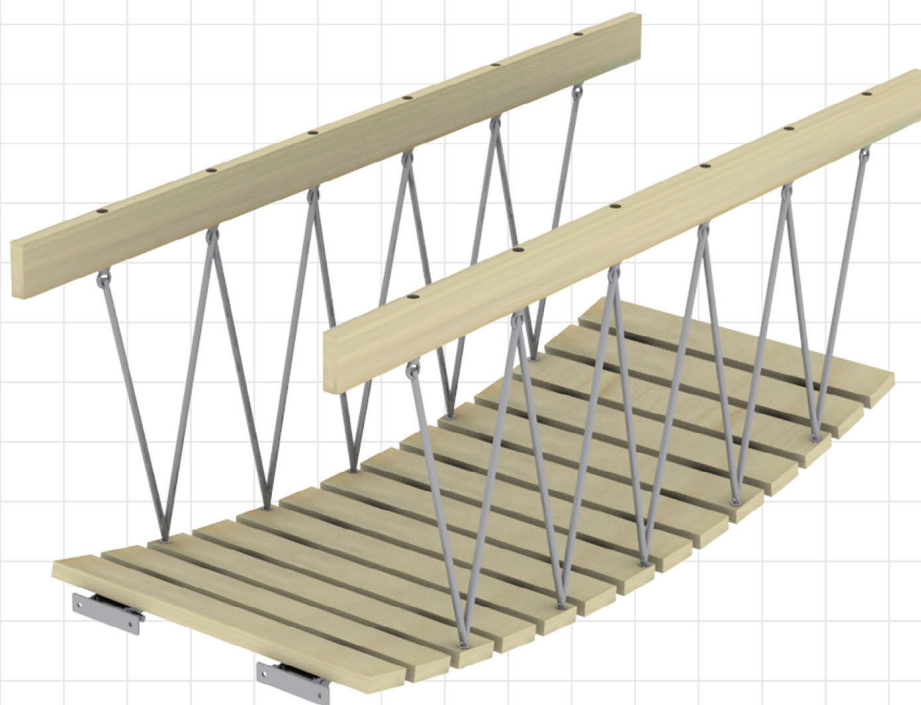

1134 - Suspension Bridge

Balancing

Socialising

Crawling

Agility

Co-ordination

Unit 1C, St Columb Ind. Est., St Columb Major,
Cornwall. TR9 6SF • Tel: 01637 881444

email: info@outdoorplaypeople.co.uk
website: www.outdoorplaypeople.co.uk