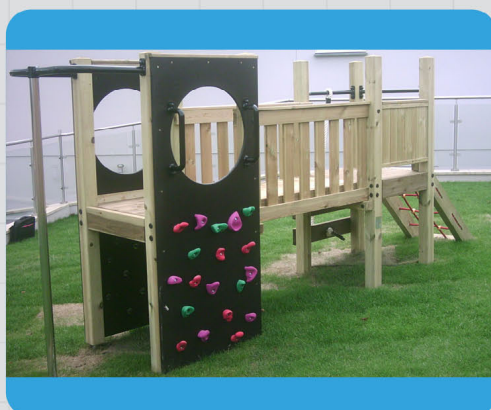

## 1131 - Flat Bridge

Balancing

Socialising

Crawling

Agility

Co-ordination

Unit 1C, St Columb Ind. Est., St Columb Major,  
Cornwall. TR9 6SF • Tel: 01637 881444

email: [info@outdoorplaypeople.co.uk](mailto:info@outdoorplaypeople.co.uk)  
website: [www.outdoorplaypeople.co.uk](http://www.outdoorplaypeople.co.uk)