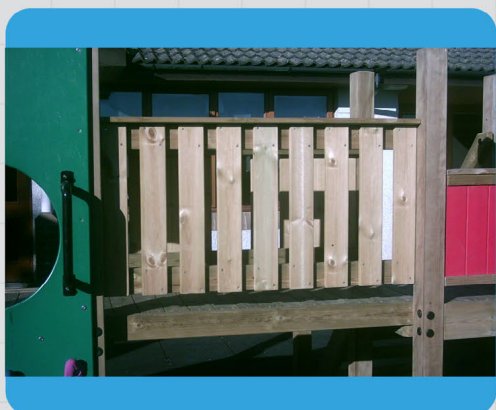

## 1131 - Flat Bridge

Balancing

Socialising

Crawling

Agility

Co-ordination

Unit 1C, St Columb Ind. Est., St Columb Major,  
Cornwall. TR9 6SF • Tel: 01637 881444

email: [info@outdoorplaypeople.co.uk](mailto:info@outdoorplaypeople.co.uk)  
website: [www.outdoorplaypeople.co.uk](http://www.outdoorplaypeople.co.uk)