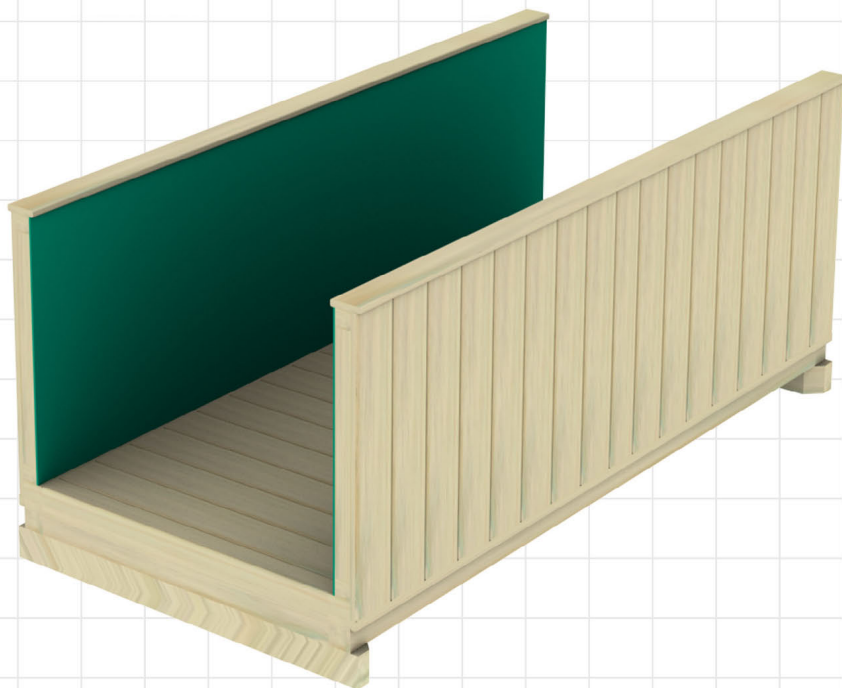

## 1131 - Flat Bridge

Balancing

Socialising

Crawling

Agility

Co-ordination

Unit 1C, St Columb Ind. Est., St Columb Major,  
Cornwall. TR9 6SF • Tel: 01637 881444

email: [info@outdoorplaypeople.co.uk](mailto:info@outdoorplaypeople.co.uk)  
website: [www.outdoorplaypeople.co.uk](http://www.outdoorplaypeople.co.uk)