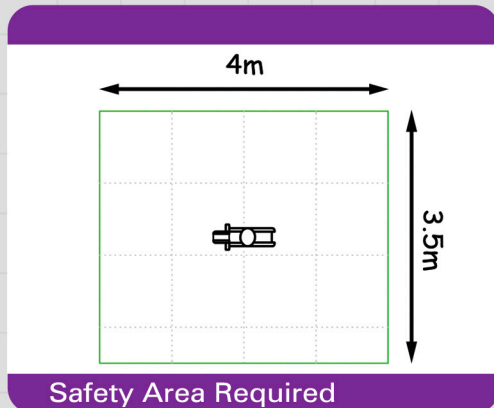

## 3710 - Ermintrude the Cow

Co-ordination

Confidence

Rocking

Agility

Balancing

Unit 1C, St Columb Ind. Est., St Columb Major,  
Cornwall. TR9 6SF • Tel: 01637 881444

email: [info@outdoorplaypeople.co.uk](mailto:info@outdoorplaypeople.co.uk)  
website: [www.outdoorplaypeople.co.uk](http://www.outdoorplaypeople.co.uk)