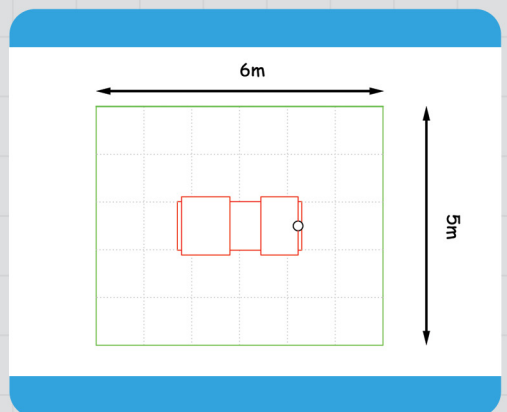

**Comments:** Alison Elliott

*My daughter loves playing on the train at Trelawney Garden Centre, Wadebridge.*

Role Play

Socialising

Crawling

Imagination

Educational

Unit 1C, St Columb Ind. Est., St Columb Major, Cornwall. TR9 6SF • Tel: 01637 881444