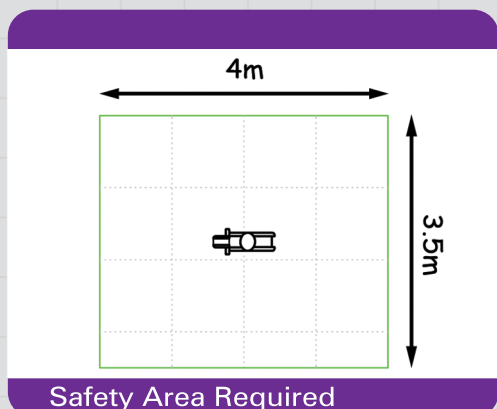

## 3743 - 'Surf's Up' SURF Spring Plank

Co-ordination

Confidence

Rocking

Agility

Balancing

Unit 1C, St Columb Ind. Est., St Columb Major,  
Cornwall. TR9 6SF • Tel: 01637 881444

email: [info@outdoorplaypeople.co.uk](mailto:info@outdoorplaypeople.co.uk)  
website: [www.outdoorplaypeople.co.uk](http://www.outdoorplaypeople.co.uk)