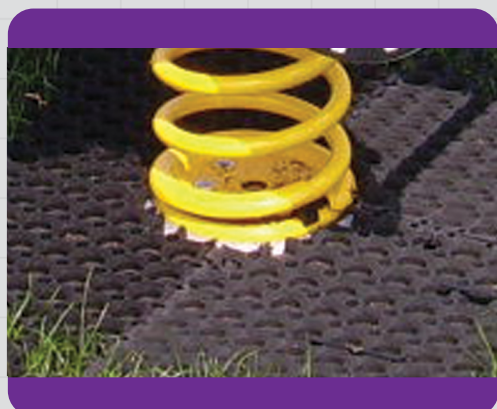

## 3743 - 'Surf's Up' SURF Spring Plank

Co-ordination

Confidence

Rocking

Agility

Balancing

Unit 1C, St Columb Ind. Est., St Columb Major,  
Cornwall. TR9 6SF • Tel: 01637 881444

email: [info@outdoorplaypeople.co.uk](mailto:info@outdoorplaypeople.co.uk)  
website: [www.outdoorplaypeople.co.uk](http://www.outdoorplaypeople.co.uk)