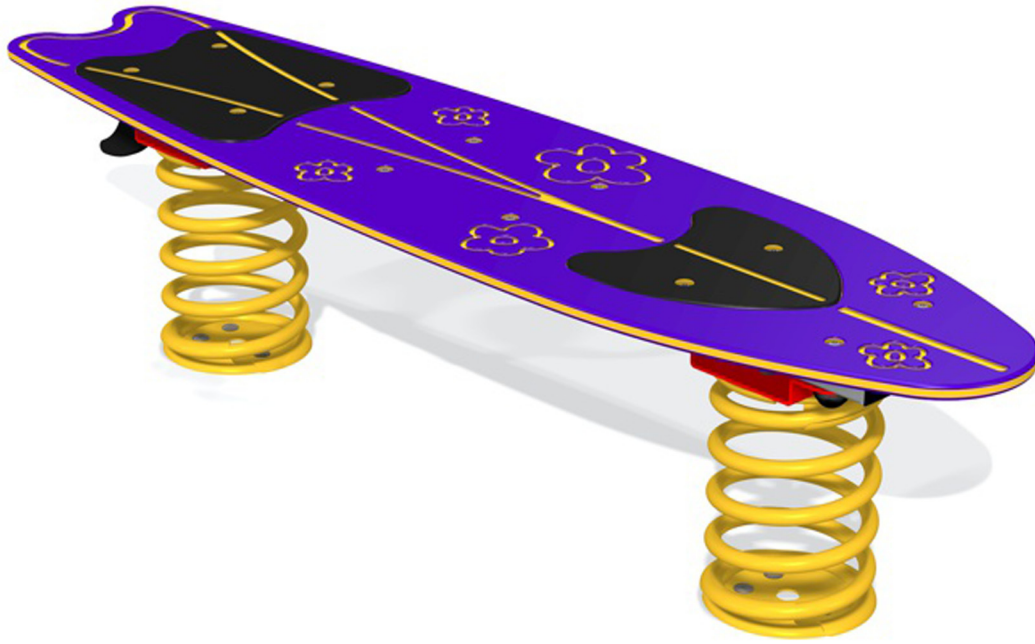

3742 - 'Surf's Up' Purple Flower Spring Plank

Co-ordination

Confidence

Rocking

Agility

Balancing

Unit 1C, St Columb Ind. Est., St Columb Major,
Cornwall. TR9 6SF • Tel: 01637 881444

email: info@outdoorplaypeople.co.uk
website: www.outdoorplaypeople.co.uk