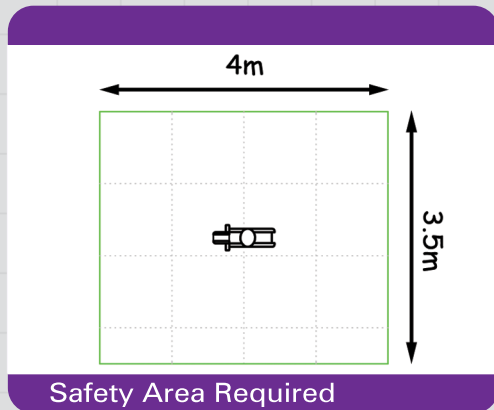

3742 - 'Surf's Up' Purple Flower Spring Plank

Co-ordination

Confidence

Rocking

Agility

Balancing

Unit 1C, St Columb Ind. Est., St Columb Major,
Cornwall. TR9 6SF • Tel: 01637 881444

email: info@outdoorplaypeople.co.uk
website: www.outdoorplaypeople.co.uk