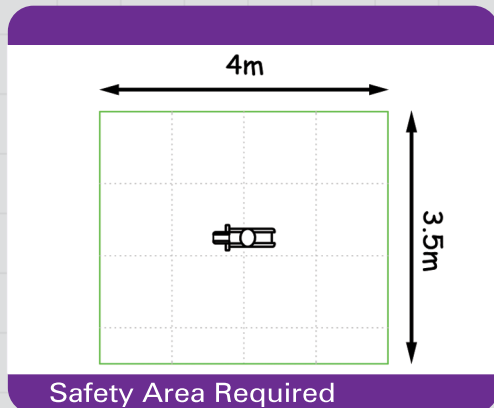

3735 - Betty Bee Springer

Co-ordination

Confidence

Rocking

Agility

Balancing

Unit 1C, St Columb Ind. Est., St Columb Major,
Cornwall. TR9 6SF • Tel: 01637 881444

email: info@outdoorplaypeople.co.uk
website: www.outdoorplaypeople.co.uk