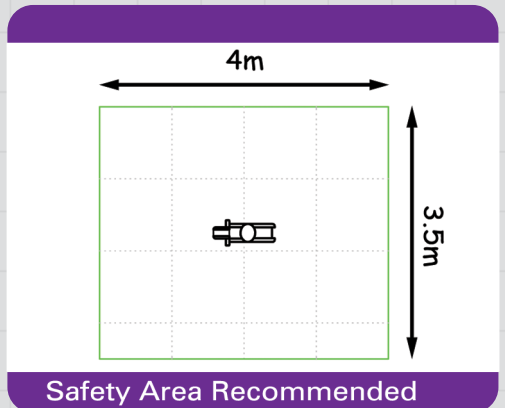

Co-ordination

Confidence

Rocking

Agility

Balancing

Safety Area Recommended

Unit 1C, St Columb Ind. Est., St Columb Major,
Cornwall. TR9 6SF • Tel: 01637 881444

email: info@outdoorplaypeople.co.uk
website: www.outdoorplaypeople.co.uk