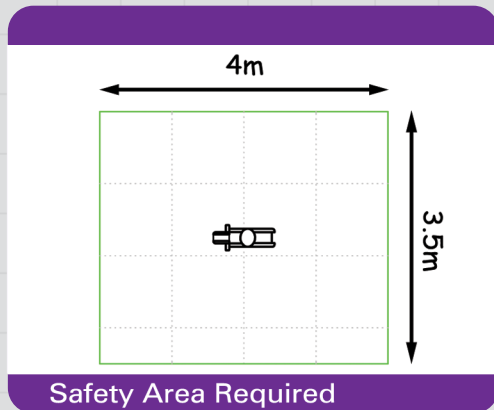

3722 - Dorothy the Dolphin Springer

Co-ordination

Confidence

Rocking

Agility

Balancing

Unit 1C, St Columb Ind. Est., St Columb Major,
Cornwall. TR9 6SF • Tel: 01637 881444

email: info@outdoorplaypeople.co.uk
website: www.outdoorplaypeople.co.uk