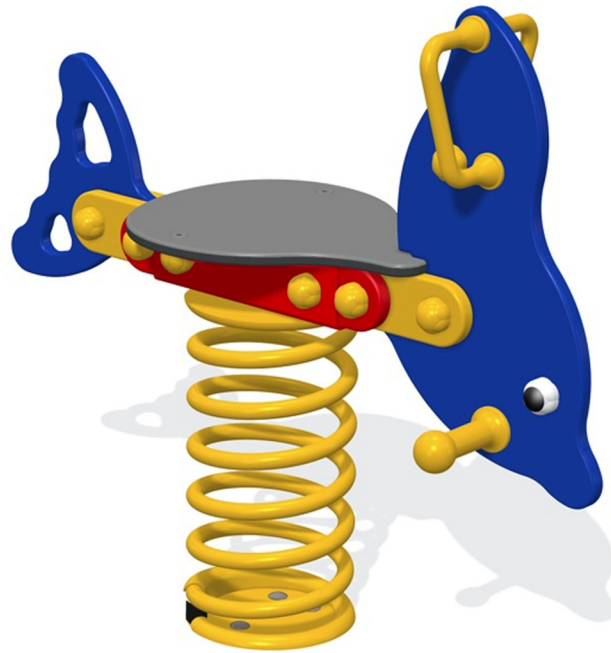

3722 - Dorothy the Dolphin Springer

Co-ordination

Confidence

Rocking

Agility

Balancing

Unit 1C, St Columb Ind. Est., St Columb Major,
Cornwall. TR9 6SF • Tel: 01637 881444

email: info@outdoorplaypeople.co.uk
website: www.outdoorplaypeople.co.uk