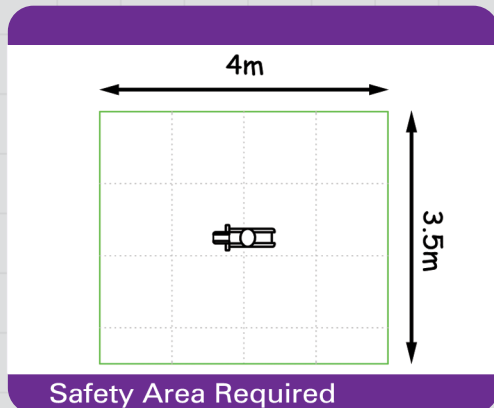

3715 - Deeper Dog Springer

Co-ordination

Confidence

Rocking

Agility

Balancing

Unit 1C, St Columb Ind. Est., St Columb Major,
Cornwall. TR9 6SF • Tel: 01637 881444

email: info@outdoorplaypeople.co.uk
website: www.outdoorplaypeople.co.uk