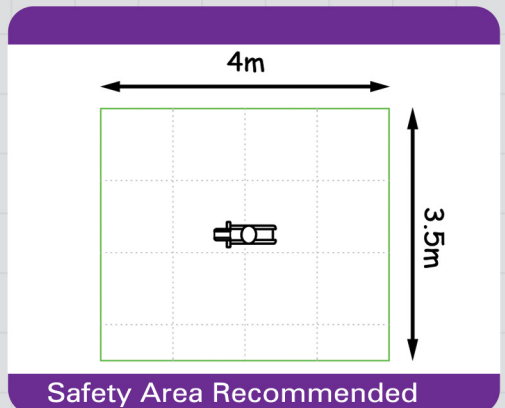

Co-ordination

Confidence

Rocking

Agility

Balancing

Safety Area Recommended

Unit 1C, St Columb Ind. Est., St Columb Major,
Cornwall. TR9 6SF • Tel: 01637 881444
email: info@outdoorplaypeople.co.uk
website: www.outdoorplaypeople.co.uk