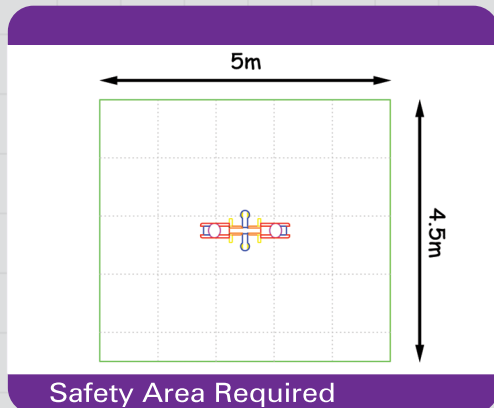

3707 - Bee Seesaw Springer

Co-ordination

Confidence

Rocking

Socialising

Balancing

Unit 1C, St Columb Ind. Est., St Columb Major,
Cornwall. TR9 6SF • Tel: 01637 881444

email: info@outdoorplaypeople.co.uk
website: www.outdoorplaypeople.co.uk