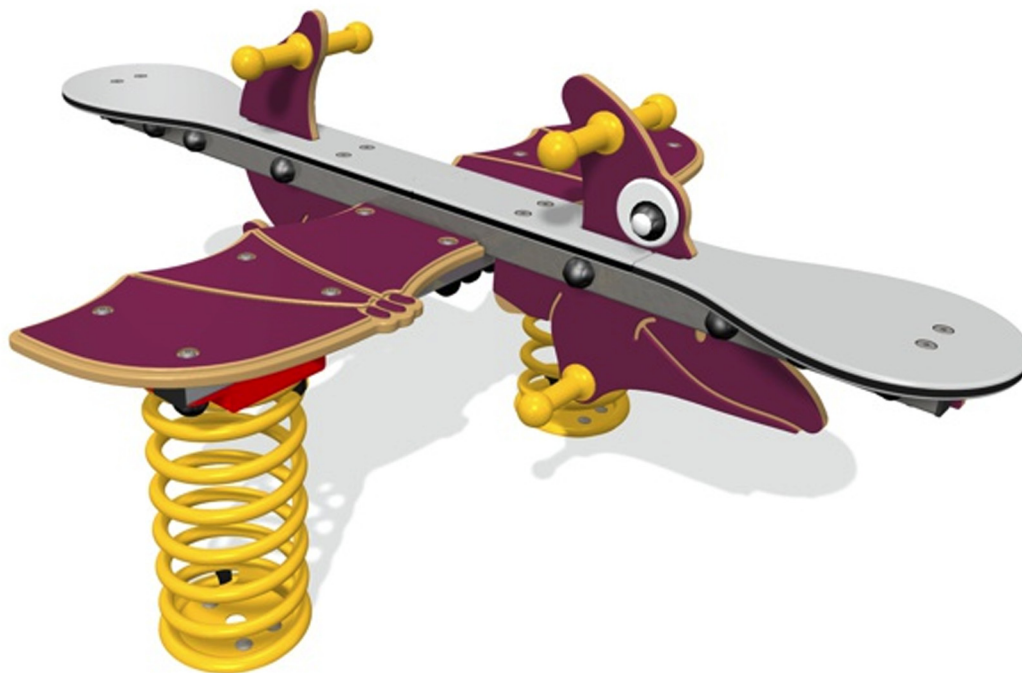

## 3704 - Seal Seesaw Springer

Co-ordination

Confidence

Rocking

Socialising

Balancing

Unit 1C, St Columb Ind. Est., St Columb Major,  
Cornwall. TR9 6SF • Tel: 01637 881444

email: [info@outdoorplaypeople.co.uk](mailto:info@outdoorplaypeople.co.uk)  
website: [www.outdoorplaypeople.co.uk](http://www.outdoorplaypeople.co.uk)

**Outdoor**  
**PlayPeople**

Outdoor Play People reserve the right to adjust the design, material or specification without prior notification. Products may not appear exactly as shown in the illustrations.