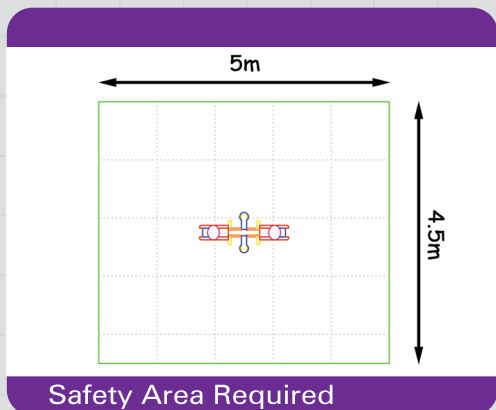

## 3704 - Seal Seesaw Springer

Co-ordination

Confidence

Rocking

Socialising

Balancing

Unit 1C, St Columb Ind. Est., St Columb Major,  
Cornwall. TR9 6SF • Tel: 01637 881444

email: [info@outdoorplaypeople.co.uk](mailto:info@outdoorplaypeople.co.uk)  
website: [www.outdoorplaypeople.co.uk](http://www.outdoorplaypeople.co.uk)