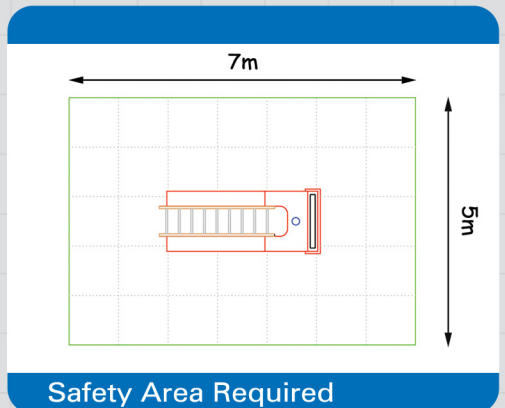

3325 - Fire Engine

Role Play

Socialising

Imagination

Upper Strength

Educational

Unit 1C, St Columb Ind. Est., St Columb Major,
Cornwall. TR9 6SF • Tel: 01637 881444
email: info@outdoorplaypeople.co.uk
website: www.outdoorplaypeople.co.uk