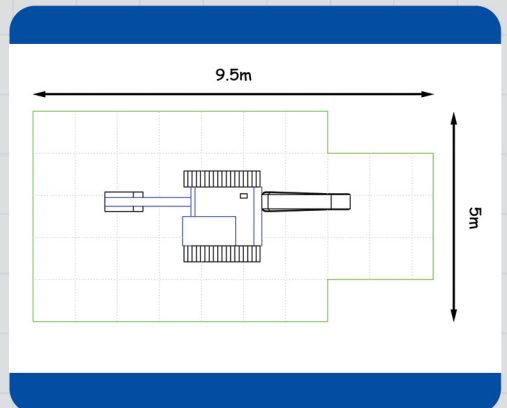

3303 - Elvis Excavator

Role Play

Socialising

Imagination

Educational

Sliding

Unit 1C, St Columb Ind. Est., St Columb Major,
 Cornwall. TR9 6SF • Tel: 01637 881444
 email: info@outdoorplaypeople.co.uk
 website: www.outdoorplaypeople.co.uk