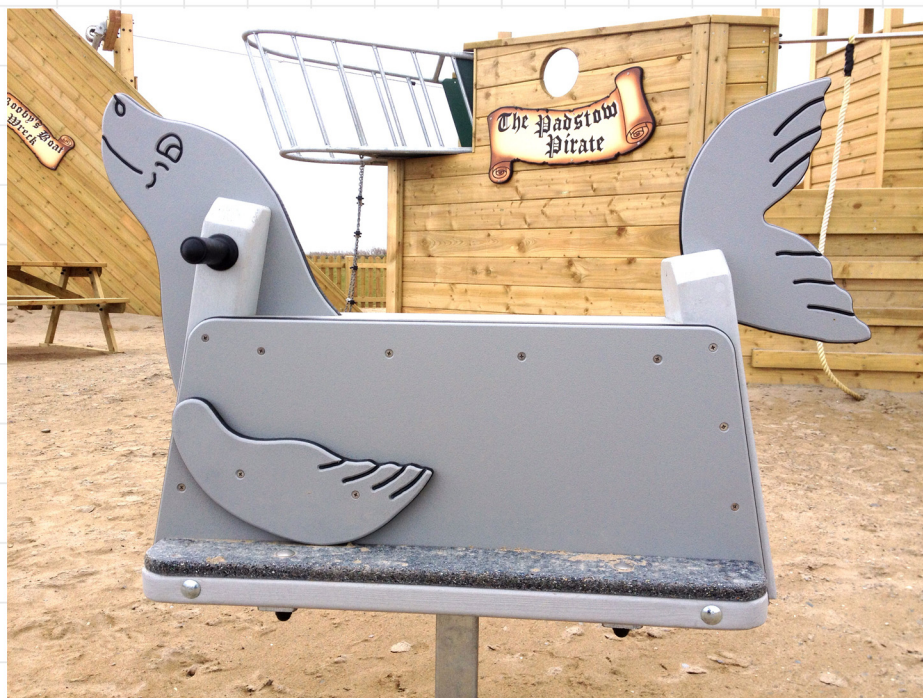

## 3615 Sammy the Seal Rocker

Co-ordination

Confidence

Rocking

Agility

Balancing

Safety Area Recommended

Unit 1C, St Columb Ind. Est., St Columb Major,  
Cornwall. TR9 6SF • Tel: 01637 881444