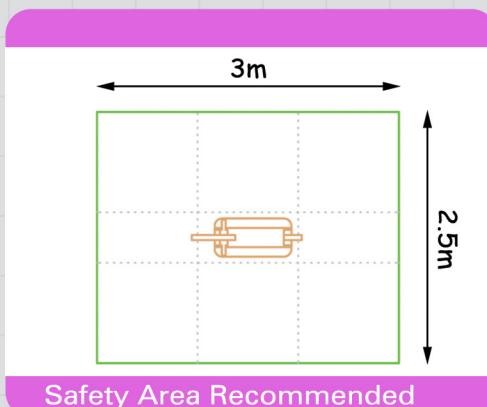

## 3615 Sammy the Seal Rocker

Co-ordination

Confidence

Rocking

Agility

Balancing

Safety Area Recommended

Unit 1C, St Columb Ind. Est., St Columb Major,  
Cornwall. TR9 6SF • Tel: 01637 881444