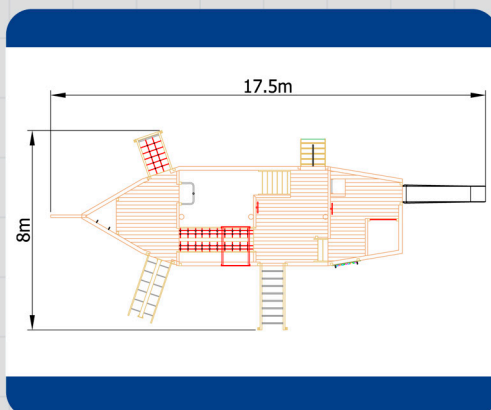

Role Play

Socialising

Imagination

Balancing

Inclusive

Unit 1C, St Columb Ind. Est., St Columb Major,  
Cornwall. TR9 6SF • Tel: 01637 881444  
email: [info@outdoorplaypeople.co.uk](mailto:info@outdoorplaypeople.co.uk)  
website: [www.outdoorplaypeople.co.uk](http://www.outdoorplaypeople.co.uk)