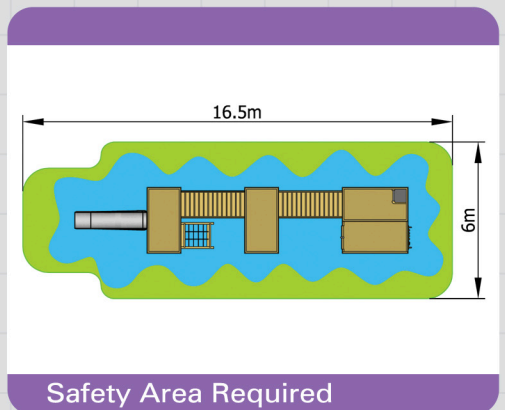

## 1008 - Dalscone Fort

Imagination

Socialising

Role Play

Inclusive

Climbing

Safety Area Required

Unit 1C, St Columb Ind. Est., St Columb Major,  
Cornwall. TR9 6SF • Tel: 01637 881444