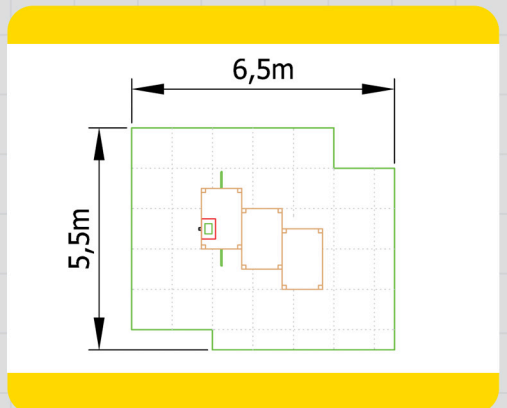

Role Play

Socialising

Imagination

Educational

Inclusive

Unit 1C, St Columb Ind. Est., St Columb Major,
Cornwall. TR9 6SF • Tel: 01637 881444

email: info@outdoorplaypeople.co.uk
website: www.outdoorplaypeople.co.uk