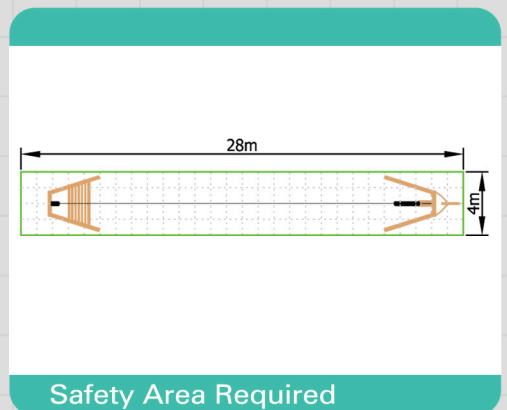

3752 - Shipwreck Cableway

Role Play

Socialising

Imagination

Swinging

Balancing

Safety Area Required

Unit 1C, St Columb Ind. Est., St Columb Major,
Cornwall. TR9 6SF • Tel: 01637 881444