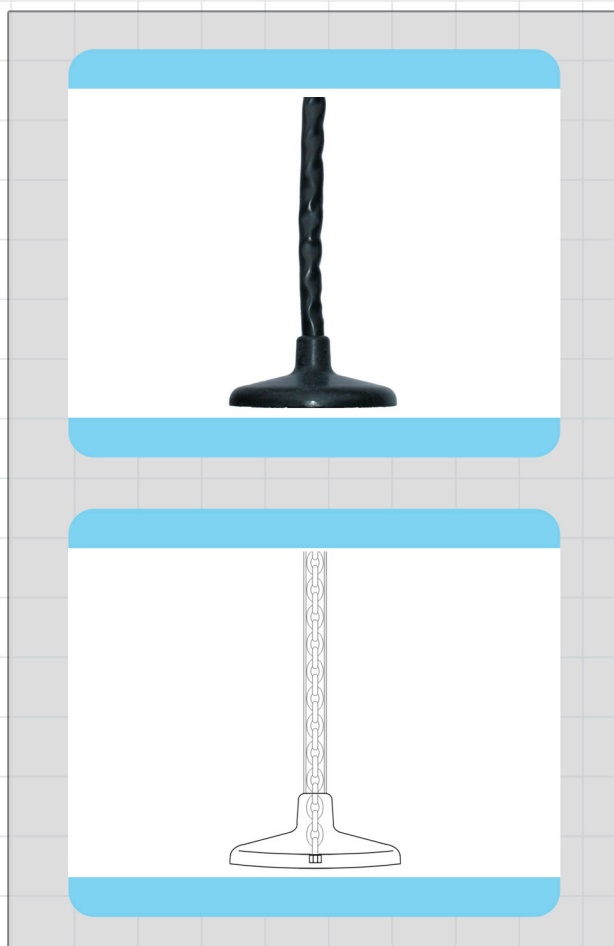

3525 - Pendulum Seat

What is it? It's a commercial grade pendulum seat with a protective rubber hose which covers a 2m long 8mm chain. The round seat has a 4mm steel insert inside, which is covered in a thick rubber to soften impact.

Seat diameter: 25cm (10 inch)

! Our pendulum seats have a rubber hose over the chain. Some companies may offer a seat without the hose but the chain on exposed seats can pinch and trap fingers and the skin on legs.