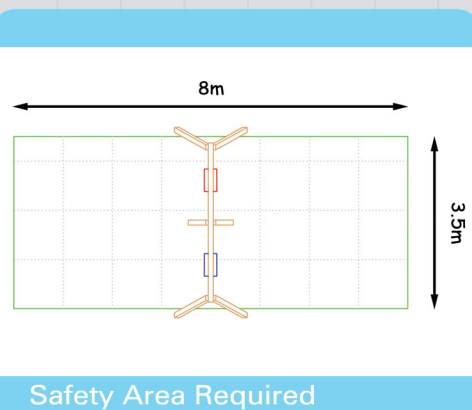

3502 - Double Bay Double Swing

Co-ordination

Socialising

Swinging

Fitness

Balancing

Safety Area Required

Unit 1C, St Columb Ind. Est., St Columb Major,
Cornwall. TR9 6SF • Tel: 01637 881444