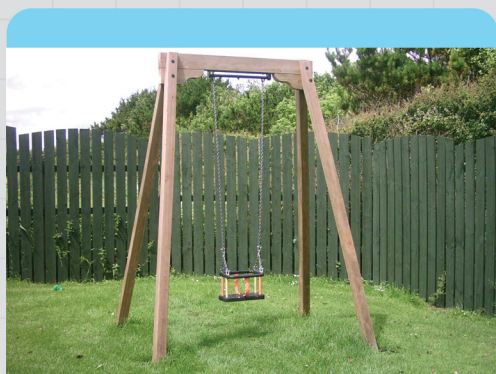

## 3500 - Single Swing

Co-ordination

Socialising

Swinging

Fitness

Balancing

Safety Area Required

Unit 1C, St Columb Ind. Est., St Columb Major,  
Cornwall. TR9 6SF • Tel: 01637 881444