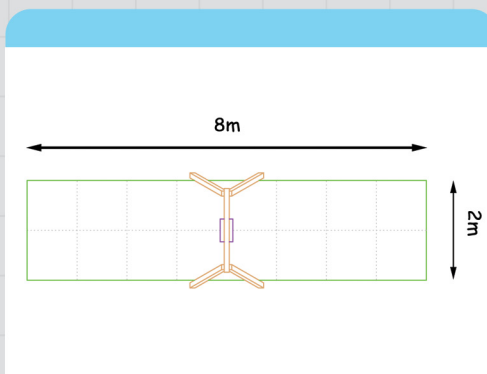

## 3500 - Single Swing

Co-ordination

Socialising

Swinging

Fitness

Balancing

Safety Area Required

Unit 1C, St Columb Ind. Est., St Columb Major,  
Cornwall. TR9 6SF • Tel: 01637 881444