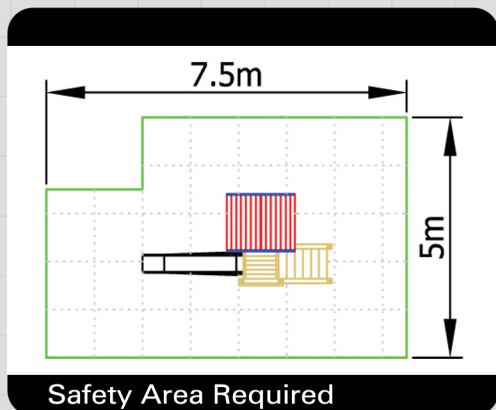

## 3422 - Commentary Tower

Role Play

Sliding

Imagination

Achievement

Climbing

Unit 1C, St Columb Ind. Est., St Columb Major,  
Cornwall. TR9 6SF • Tel: 01637 881444

email: [info@outdoorplaypeople.co.uk](mailto:info@outdoorplaypeople.co.uk)  
website: [www.outdoorplaypeople.co.uk](http://www.outdoorplaypeople.co.uk)