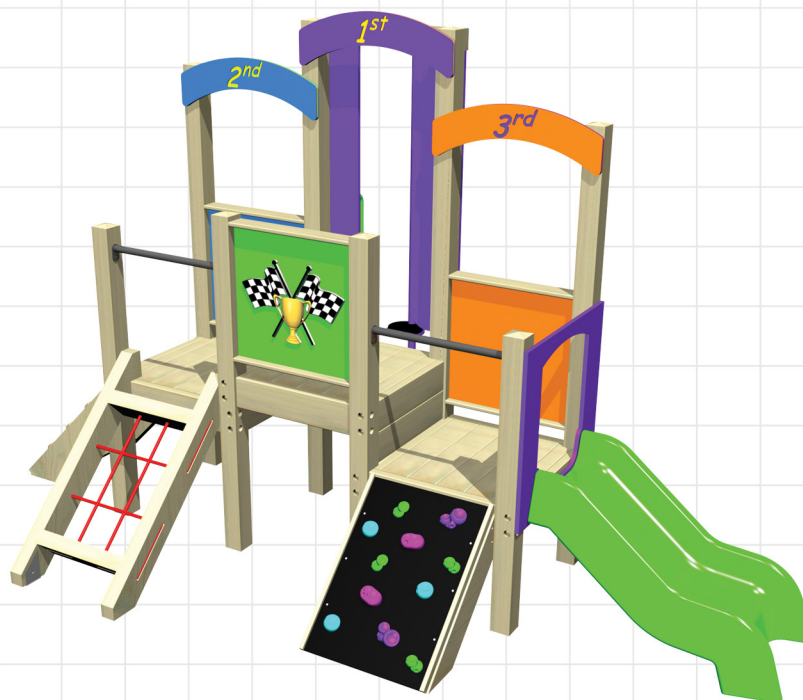

3421 - 3 Tier Medalist Podium

Role Play

Sliding

Imagination

Achievement

Climbing

Unit 1C, St Columb Ind. Est., St Columb Major,
Cornwall. TR9 6SF • Tel: 01637 881444

email: info@outdoorplaypeople.co.uk
website: www.outdoorplaypeople.co.uk