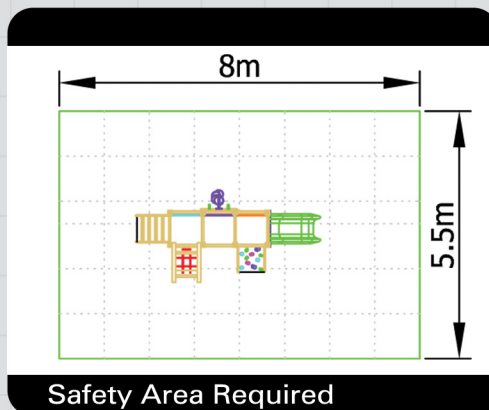

3421 - 3 Tier Medalist Podium

Role Play

Sliding

Imagination

Achievement

Climbing

Unit 1C, St Columb Ind. Est., St Columb Major,
Cornwall. TR9 6SF • Tel: 01637 881444

email: info@outdoorplaypeople.co.uk
website: www.outdoorplaypeople.co.uk